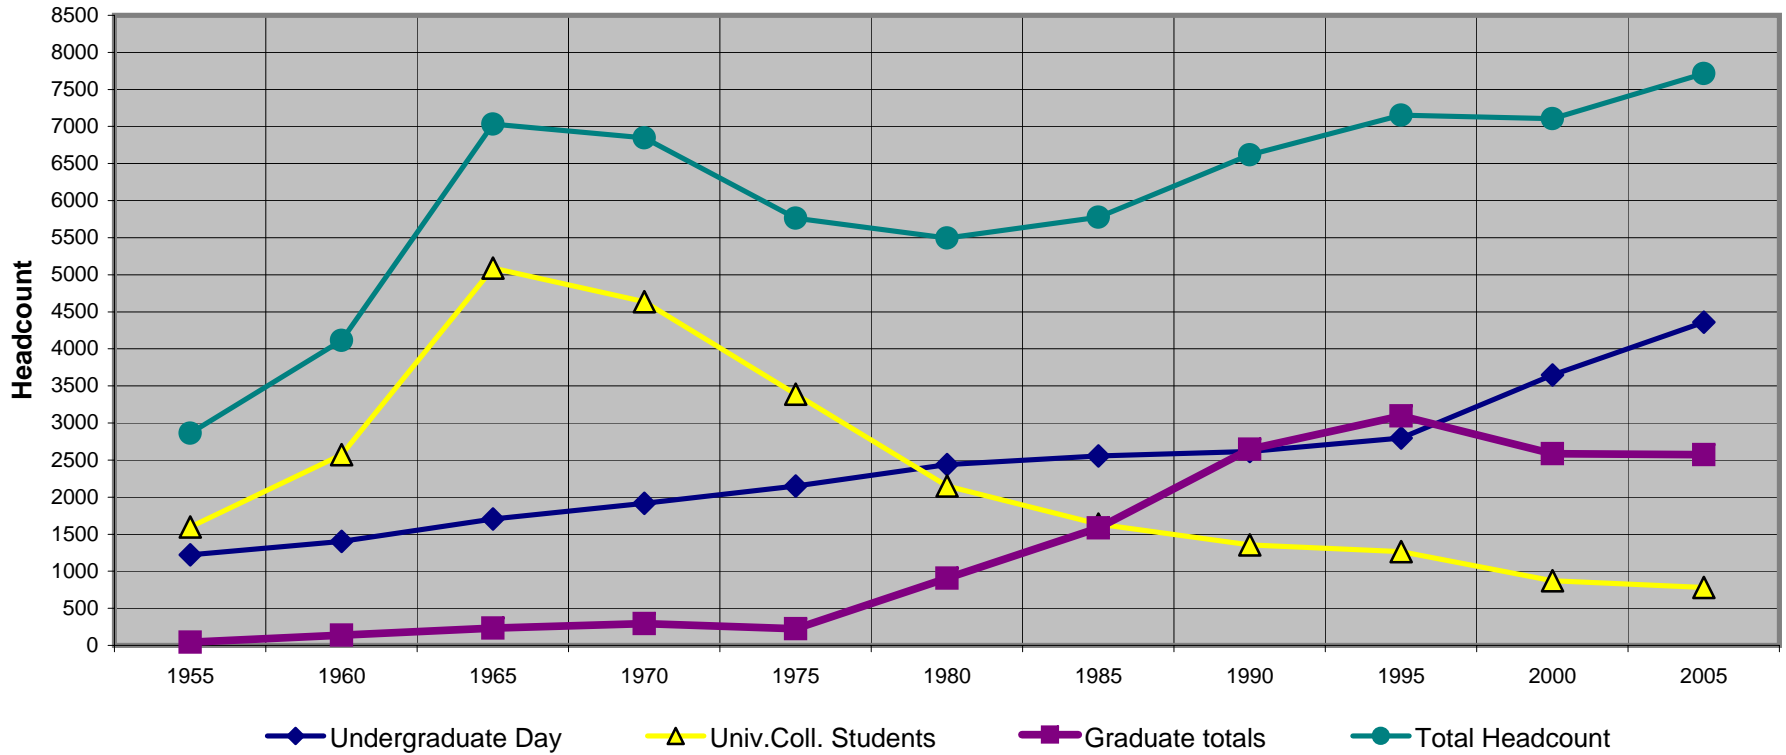

Saint Joseph's University Historical Enrollment Comparison

	1955	1960	1965	1970	1975	1980	1985	1990	1995	2000	2005
Undergraduate Day	1223	1404	1706	1915	2151	2437	2556	2618	2796	3647	4361
Univ.Coll. Students	1598	2572	5090	4638	3389	2150	1636	1354	1264	873	782
Graduate totals	42	136	235	293	224	907	1586	2647	3094	2586	2571
Total Headcount	2863	4112	7031	6846	5764	5494	5778	6619	7154	7106	7714

Note: University College figures include Bridge (Continuing Education) students.

Data Source: Fall Semester IPEDS Enrollment Reports; Registrar (current semester as of 10-15 benchmark date)