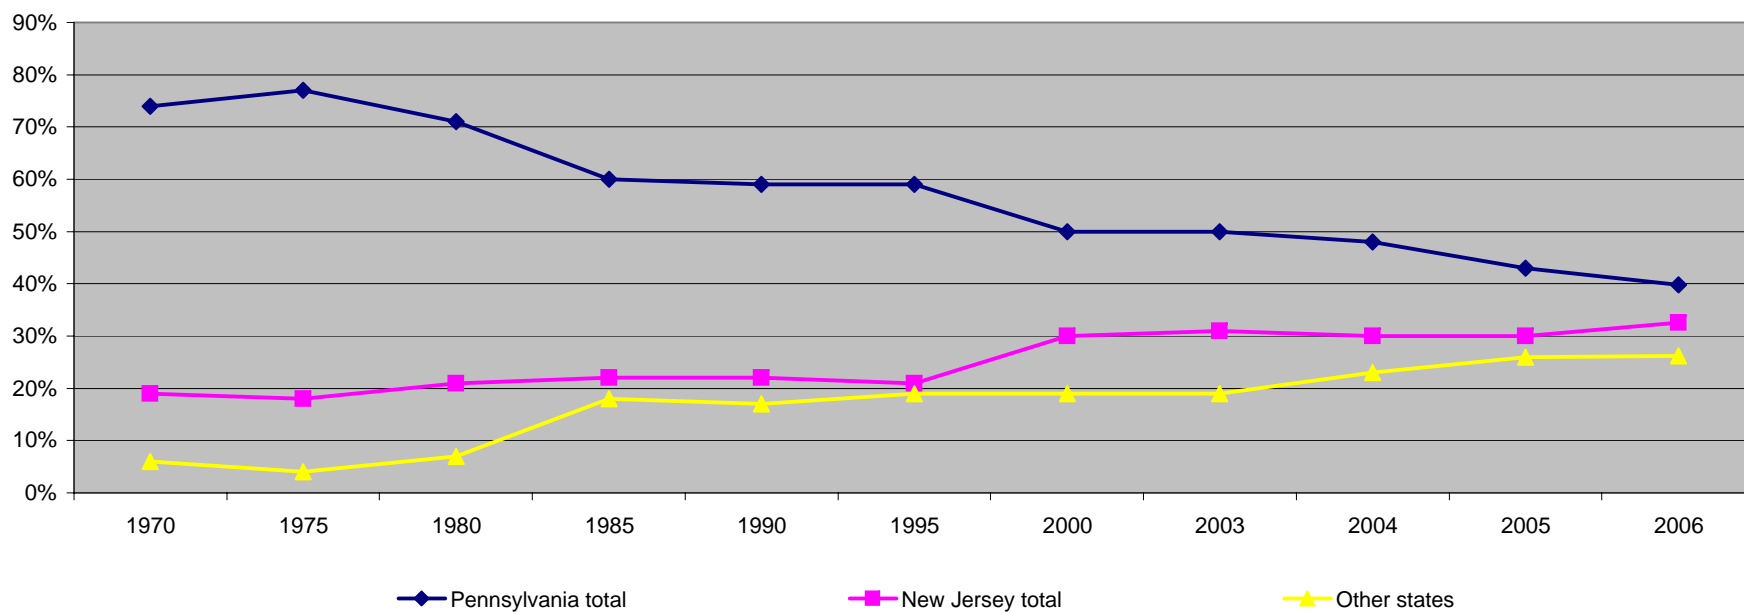

### Freshmen Enrollment - Geographic Distribution

By Area*	1970	1975	1980	1985	1990	1995	2000	2003	2004	2005	2006
Philadelphia area	70%	73%	66%	50%	50%	49%	37%	36%	35%	19%	19.7%
Pennsylvania total	74%	77%	71%	60%	59%	59%	50%	50%	48%	43%	39.8%
New Jersey total	19%	18%	21%	22%	22%	21%	30%	31%	30%	30%	32.6%
Other states	6%	4%	7%	18%	17%	19%	19%	19%	23%	26%	26.2%
Other countries	0.8%	0.7%	0.8%	0.6%	1.8%	1.3%	0.4%	0.3%	0.2%	0.7%	1.4%

Philadelphia area: Bucks, Chester, Delaware, Montgomery, and Philadelphia counties

\*Full time, undergraduate day freshmen profile.

Data Source: IPEDS Enrollment Report/Registrar