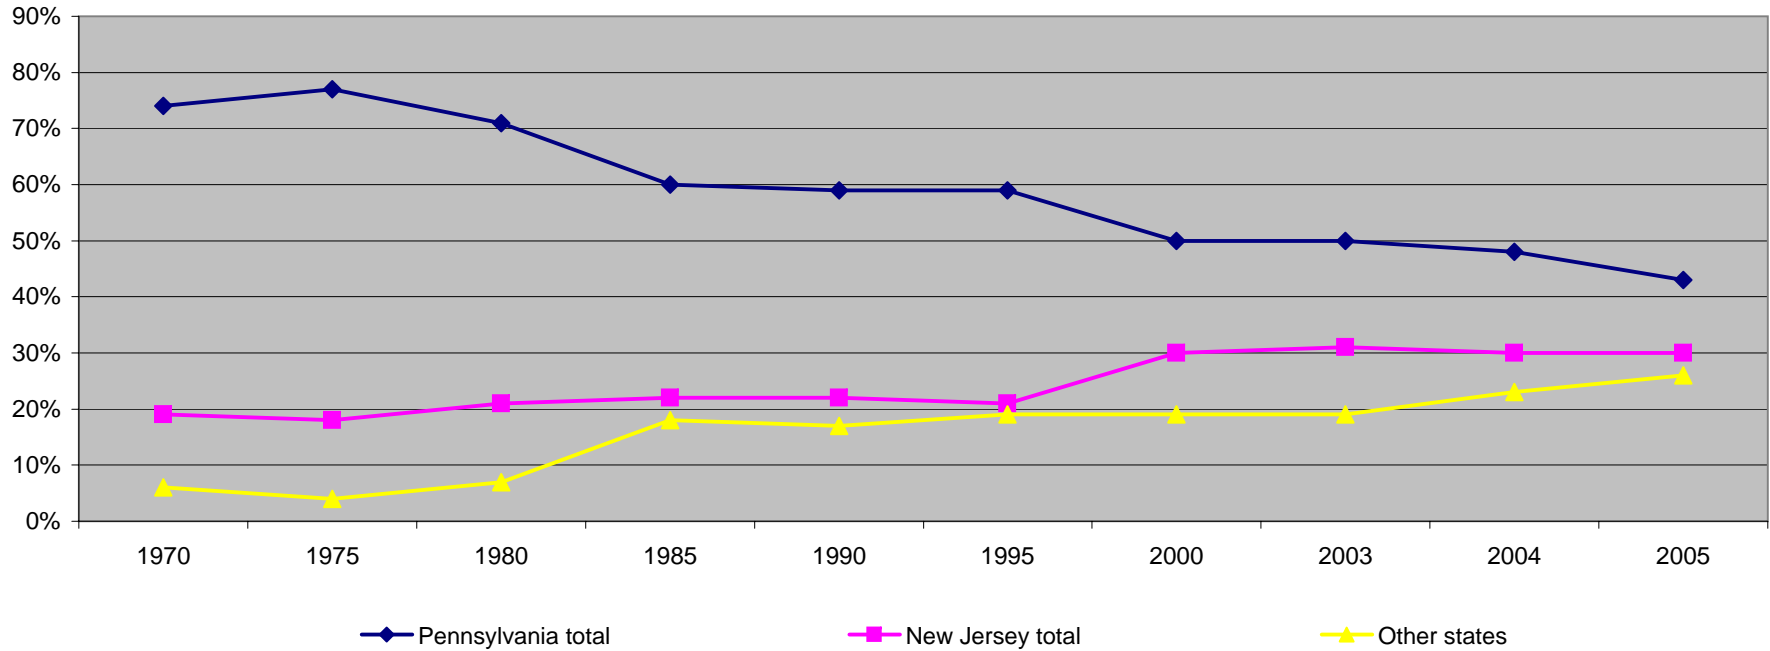

Freshmen Enrollment - Geographic Distribution

By Area*	1970	1975	1980	1985	1990	1995	2000	2003	2004	2005
Philadelphia area	70%	73%	66%	50%	50%	49%	37%	36%	35%	19%
Pennsylvania total	74%	77%	71%	60%	59%	59%	50%	50%	48%	43%
New Jersey total	19%	18%	21%	22%	22%	21%	30%	31%	30%	30%
Other states	6%	4%	7%	18%	17%	19%	19%	19%	23%	26%
Other countries	0.8%	0.7%	0.8%	0.6%	1.8%	1.3%	0.4%	0.3%	0.2%	0.7%

Philadelphia area: Bucks, Chester, Delaware, Montgomery, and Philadelphia counties:

*Full time, undergraduate day freshmen profile.

Data Source: IPEDS Enrollment Report/Registrar