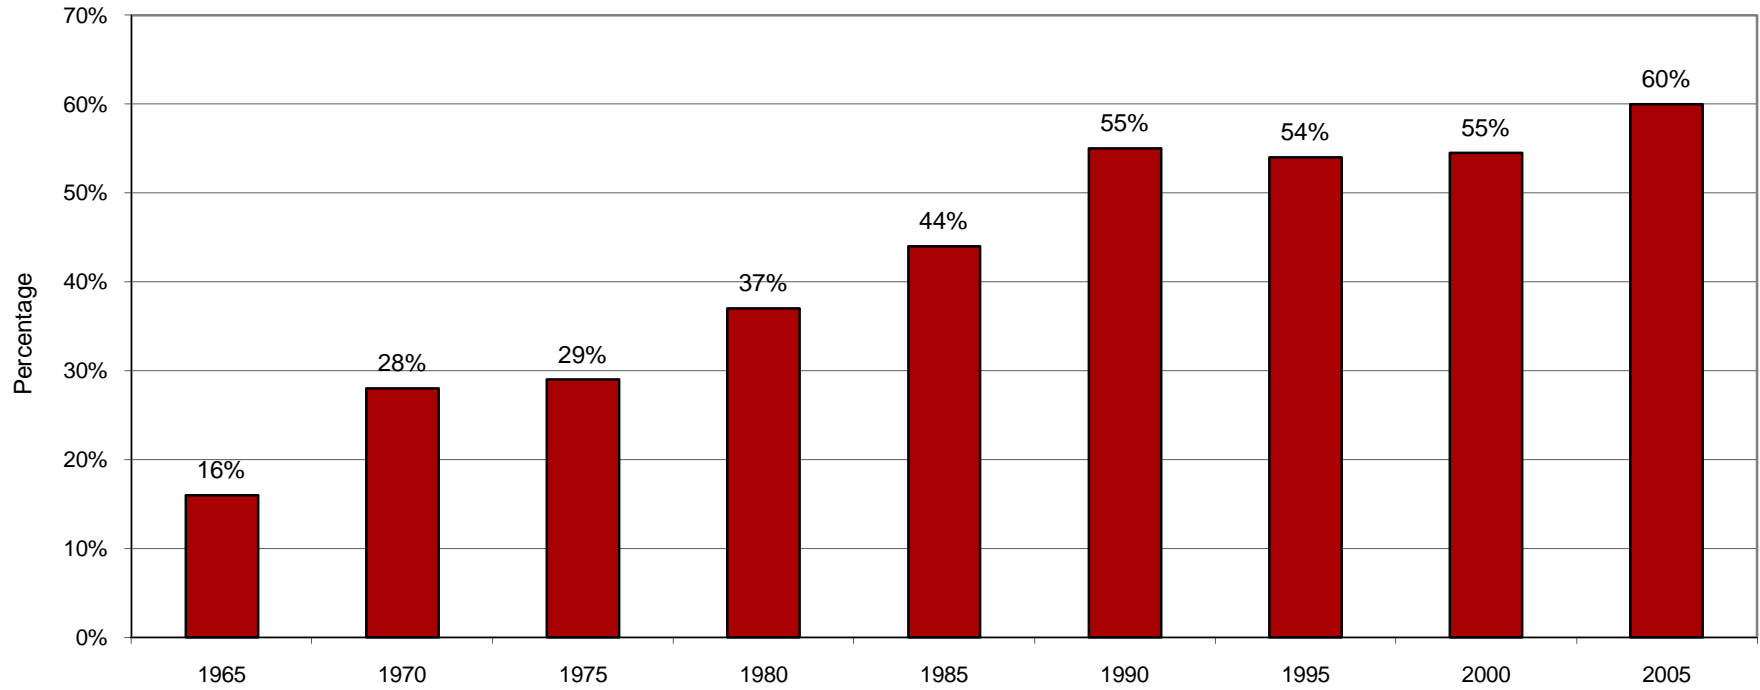

Historical On-Campus Residency Trends Full-Time Undergraduate Day Students

	Fall Semester								
	<u>1965</u>	<u>1970</u>	<u>1975</u>	<u>1980</u>	<u>1985</u>	<u>1990</u>	<u>1995</u>	<u>2000</u>	<u>2005</u>
Percent of students living on campus	16%	28%	29%	37%	44%	55%	54%	55%	60%