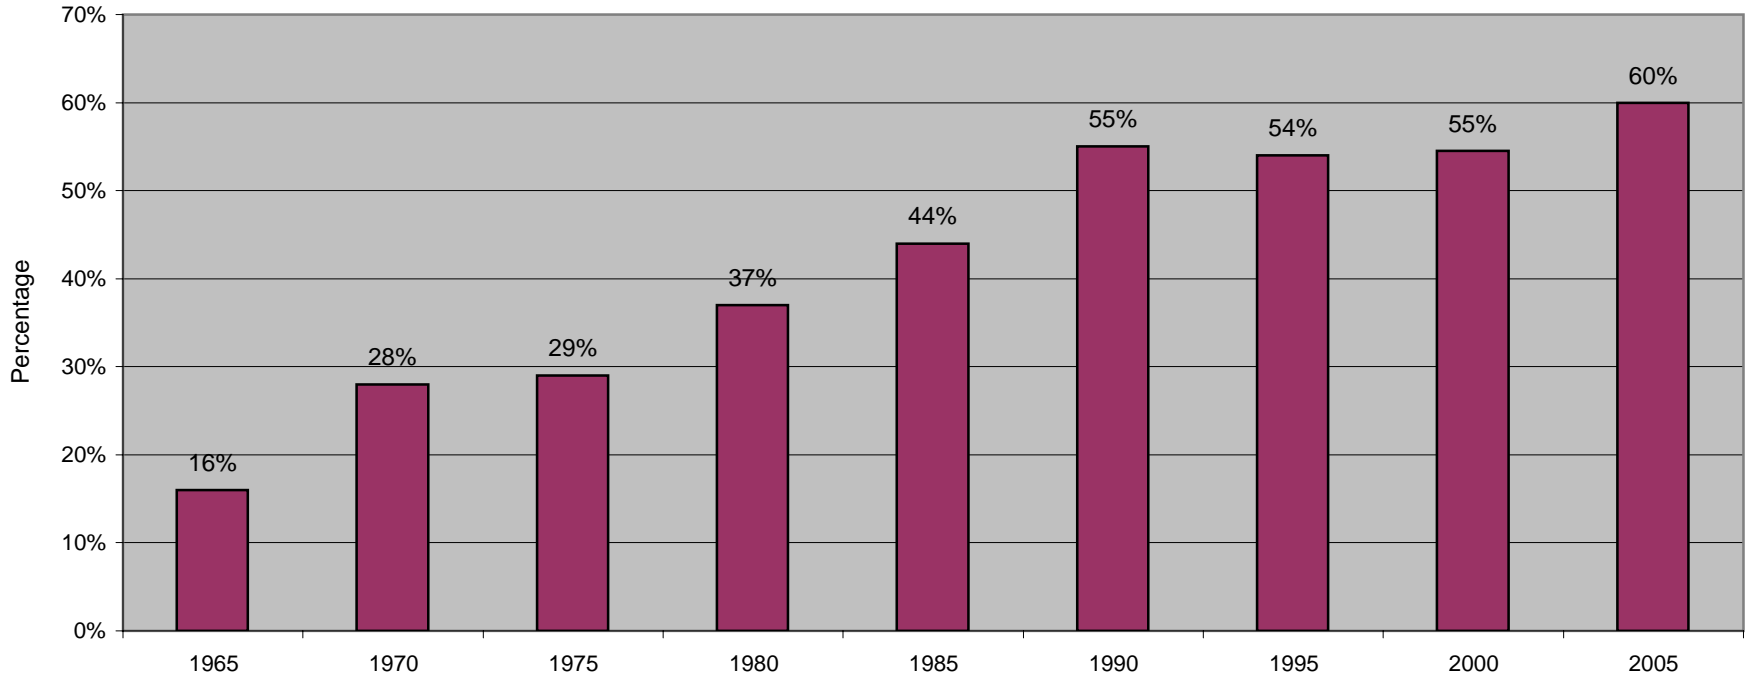

## Historical On-Campus Residency Trends Full-Time Undergraduate Day Students

	Fall Semester								
	<u>1965</u>	<u>1970</u>	<u>1975</u>	<u>1980</u>	<u>1985</u>	<u>1990</u>	<u>1995</u>	<u>2000</u>	<u>2005</u>
Percent of students living on campus	16%	28%	29%	37%	44%	55%	54%	55%	60%