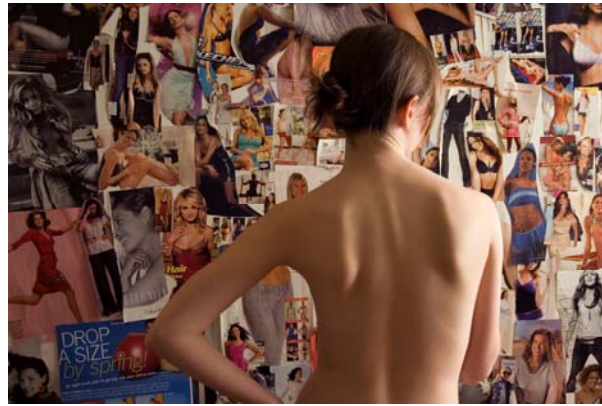

Amanda Procaccino