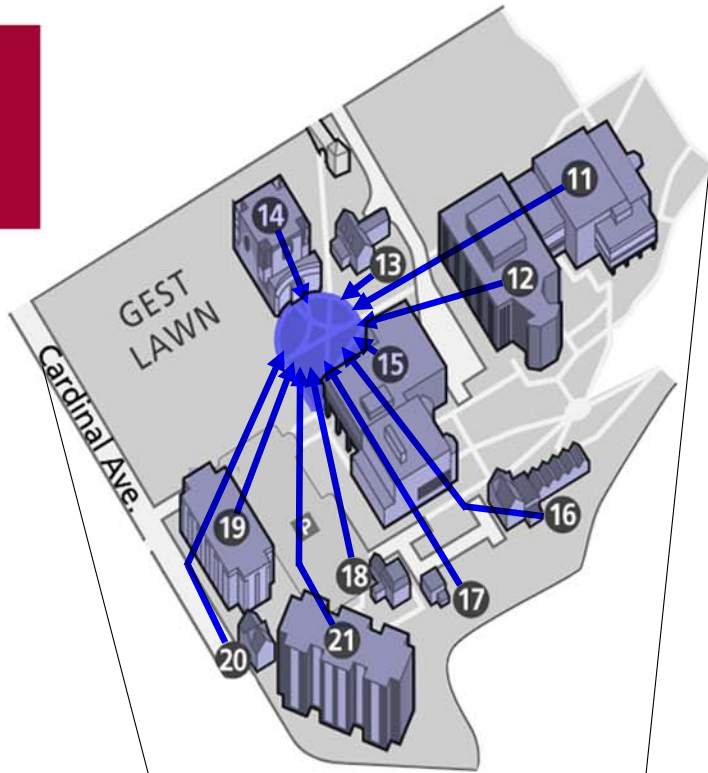

BUILDING EVACUATION MAP

AREA 3

CHAPEL LAWN

INDOOR: BANQUET CENTER, CAMPION

- 11 - Francis A. Drexel Library
- 12 - Science Center
- 13 - Wolfington Center
- 14 - Saint Joseph's Chapel
- 15 - Campion Student Center
- 16 - Simpson Hall / The Perch
- 17 - Power Plant
- 18 - Quirk Hall
- 19 - Sourin Residence Center
- 20 - Tara Hall
- 21 - LaFarge Student Residence

- AREA 1 - FINNESEY FIELD
- AREA 2 - CLAVER LAWN
- AREA 3 - CHAPEL LAWN
- AREA 4 - SULLIVAN GARAGE
- AREA 5 - MANDEVILLE LOT
- AREA 6 - MERION GARDENS LOT
- AREA 7 - MOORE HALL LOT
- AREA 8 - QUINN HALL LOT
- AREA 9 - MERION HALL LOT
- AREA 10 - FINE ARTS EAST LOT
- AREA 11 - GABRIEL LOT