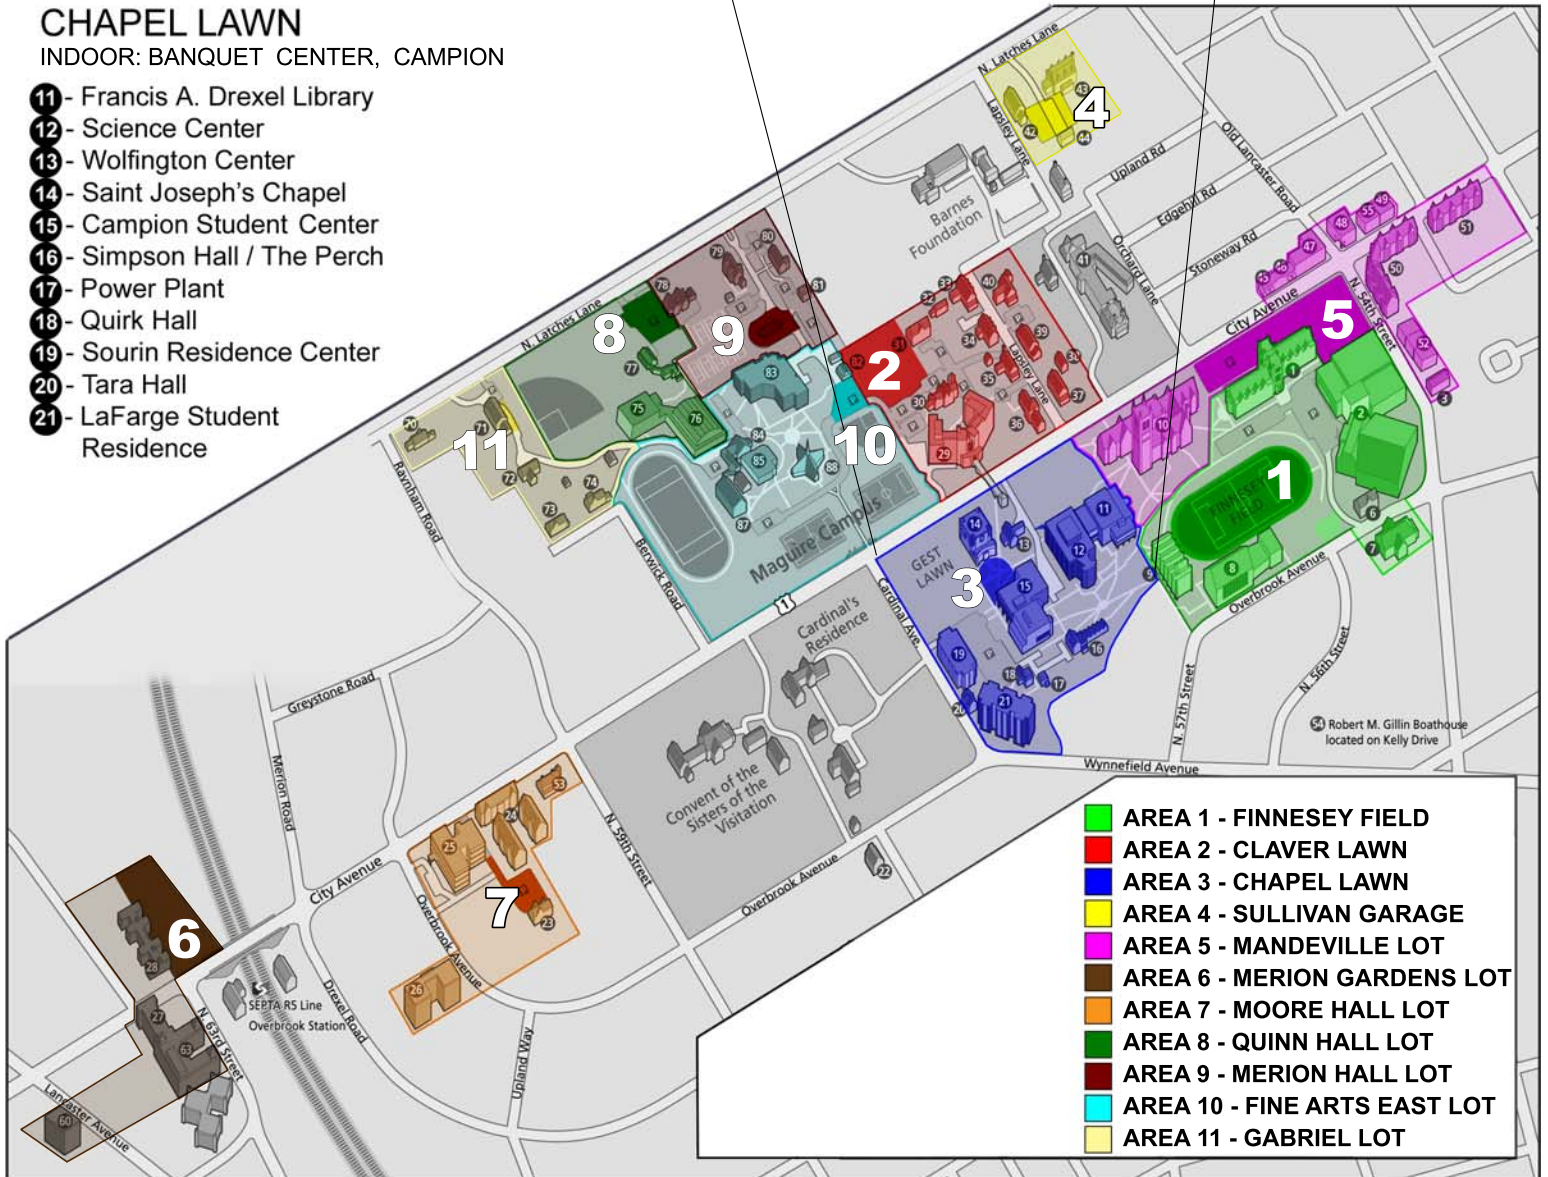

BUILDING EVACUATION MAP

AREA 3

CHAPEL LAWN

INDOOR: BANQUET CENTER, CAMPION

- 11 - Francis A. Drexel Library
- 12 - Science Center
- 13 - Wolfington Center
- 14 - Saint Joseph's Chapel
- 15 - Campion Student Center
- 16 - Simpson Hall / The Perch
- 17 - Power Plant
- 18 - Quirk Hall
- 19 - Sourin Residence Center
- 20 - Tara Hall
- 21 - LaFarge Student Residence

- AREA 1 - FINNESEY FIELD
- AREA 2 - CLAVER LAWN
- AREA 3 - CHAPEL LAWN
- AREA 4 - SULLIVAN GARAGE
- AREA 5 - MANDEVILLE LOT
- AREA 6 - MERION GARDENS LOT
- AREA 7 - MOORE HALL LOT
- AREA 8 - QUINN HALL LOT
- AREA 9 - MERION HALL LOT
- AREA 10 - FINE ARTS EAST LOT
- AREA 11 - GABRIEL LOT