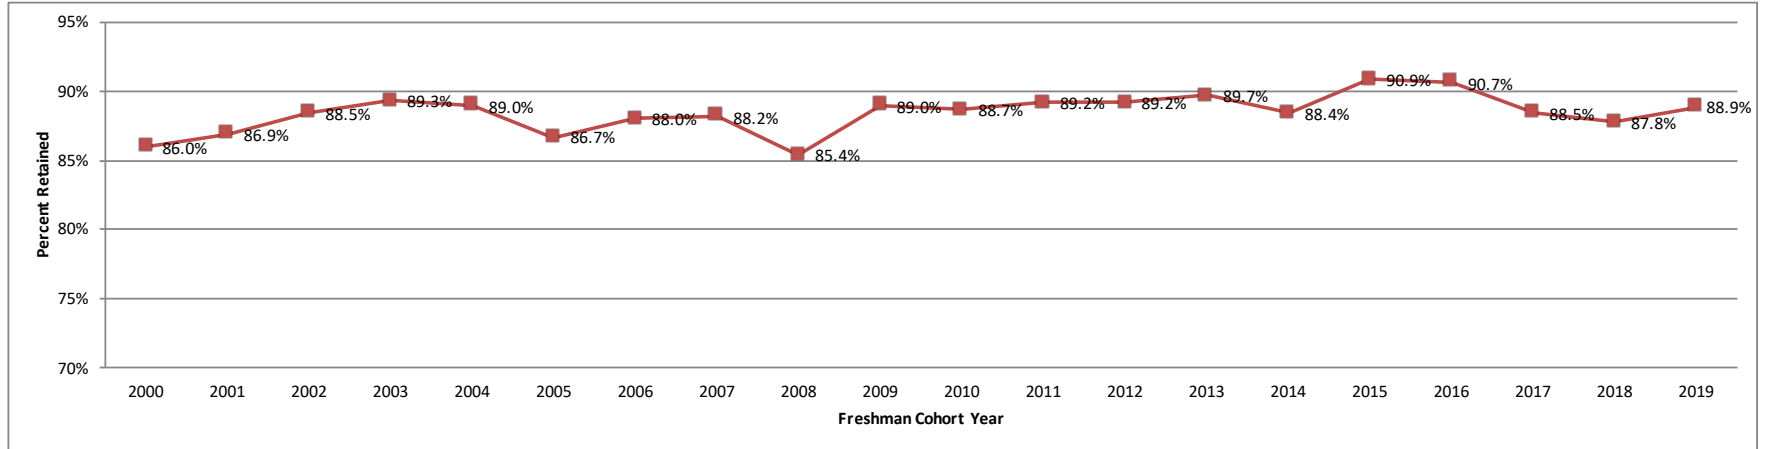

Freshman to Sophomore Retention Rates

| Academic Year   | 2001-02 | 2002-03 | 2003-04 | 2004-05 | 2005-06 | 2006-07 | 2007-08 | 2008-09 | 2009-10 | 2010-11 | 2011-12 | 2012-13 | 2013-14 | 2014-15 | 2015-16 | 2016-17 | 2017-18 | 2018-19 | 2019-20 | 2020-21 |
|-----------------|---------|---------|---------|---------|---------|---------|---------|---------|---------|---------|---------|---------|---------|---------|---------|---------|---------|---------|---------|---------|
| Freshman Cohort | 2000    | 2001    | 2002    | 2003    | 2004    | 2005    | 2006    | 2007    | 2008    | 2009    | 2010    | 2011    | 2012    | 2013    | 2014    | 2015    | 2016    | 2017    | 2018    | 2019    |
| % Retained      | 86.0%   | 86.9%   | 88.5%   | 89.3%   | 89.0%   | 86.7%   | 88.0%   | 88.2%   | 85.4%   | 89.0%   | 88.7%   | 89.2%   | 89.2%   | 89.7%   | 88.4%   | 90.9%   | 90.7%   | 88.5%   | 87.8%   | 88.9%   |

Data Source: Student Records