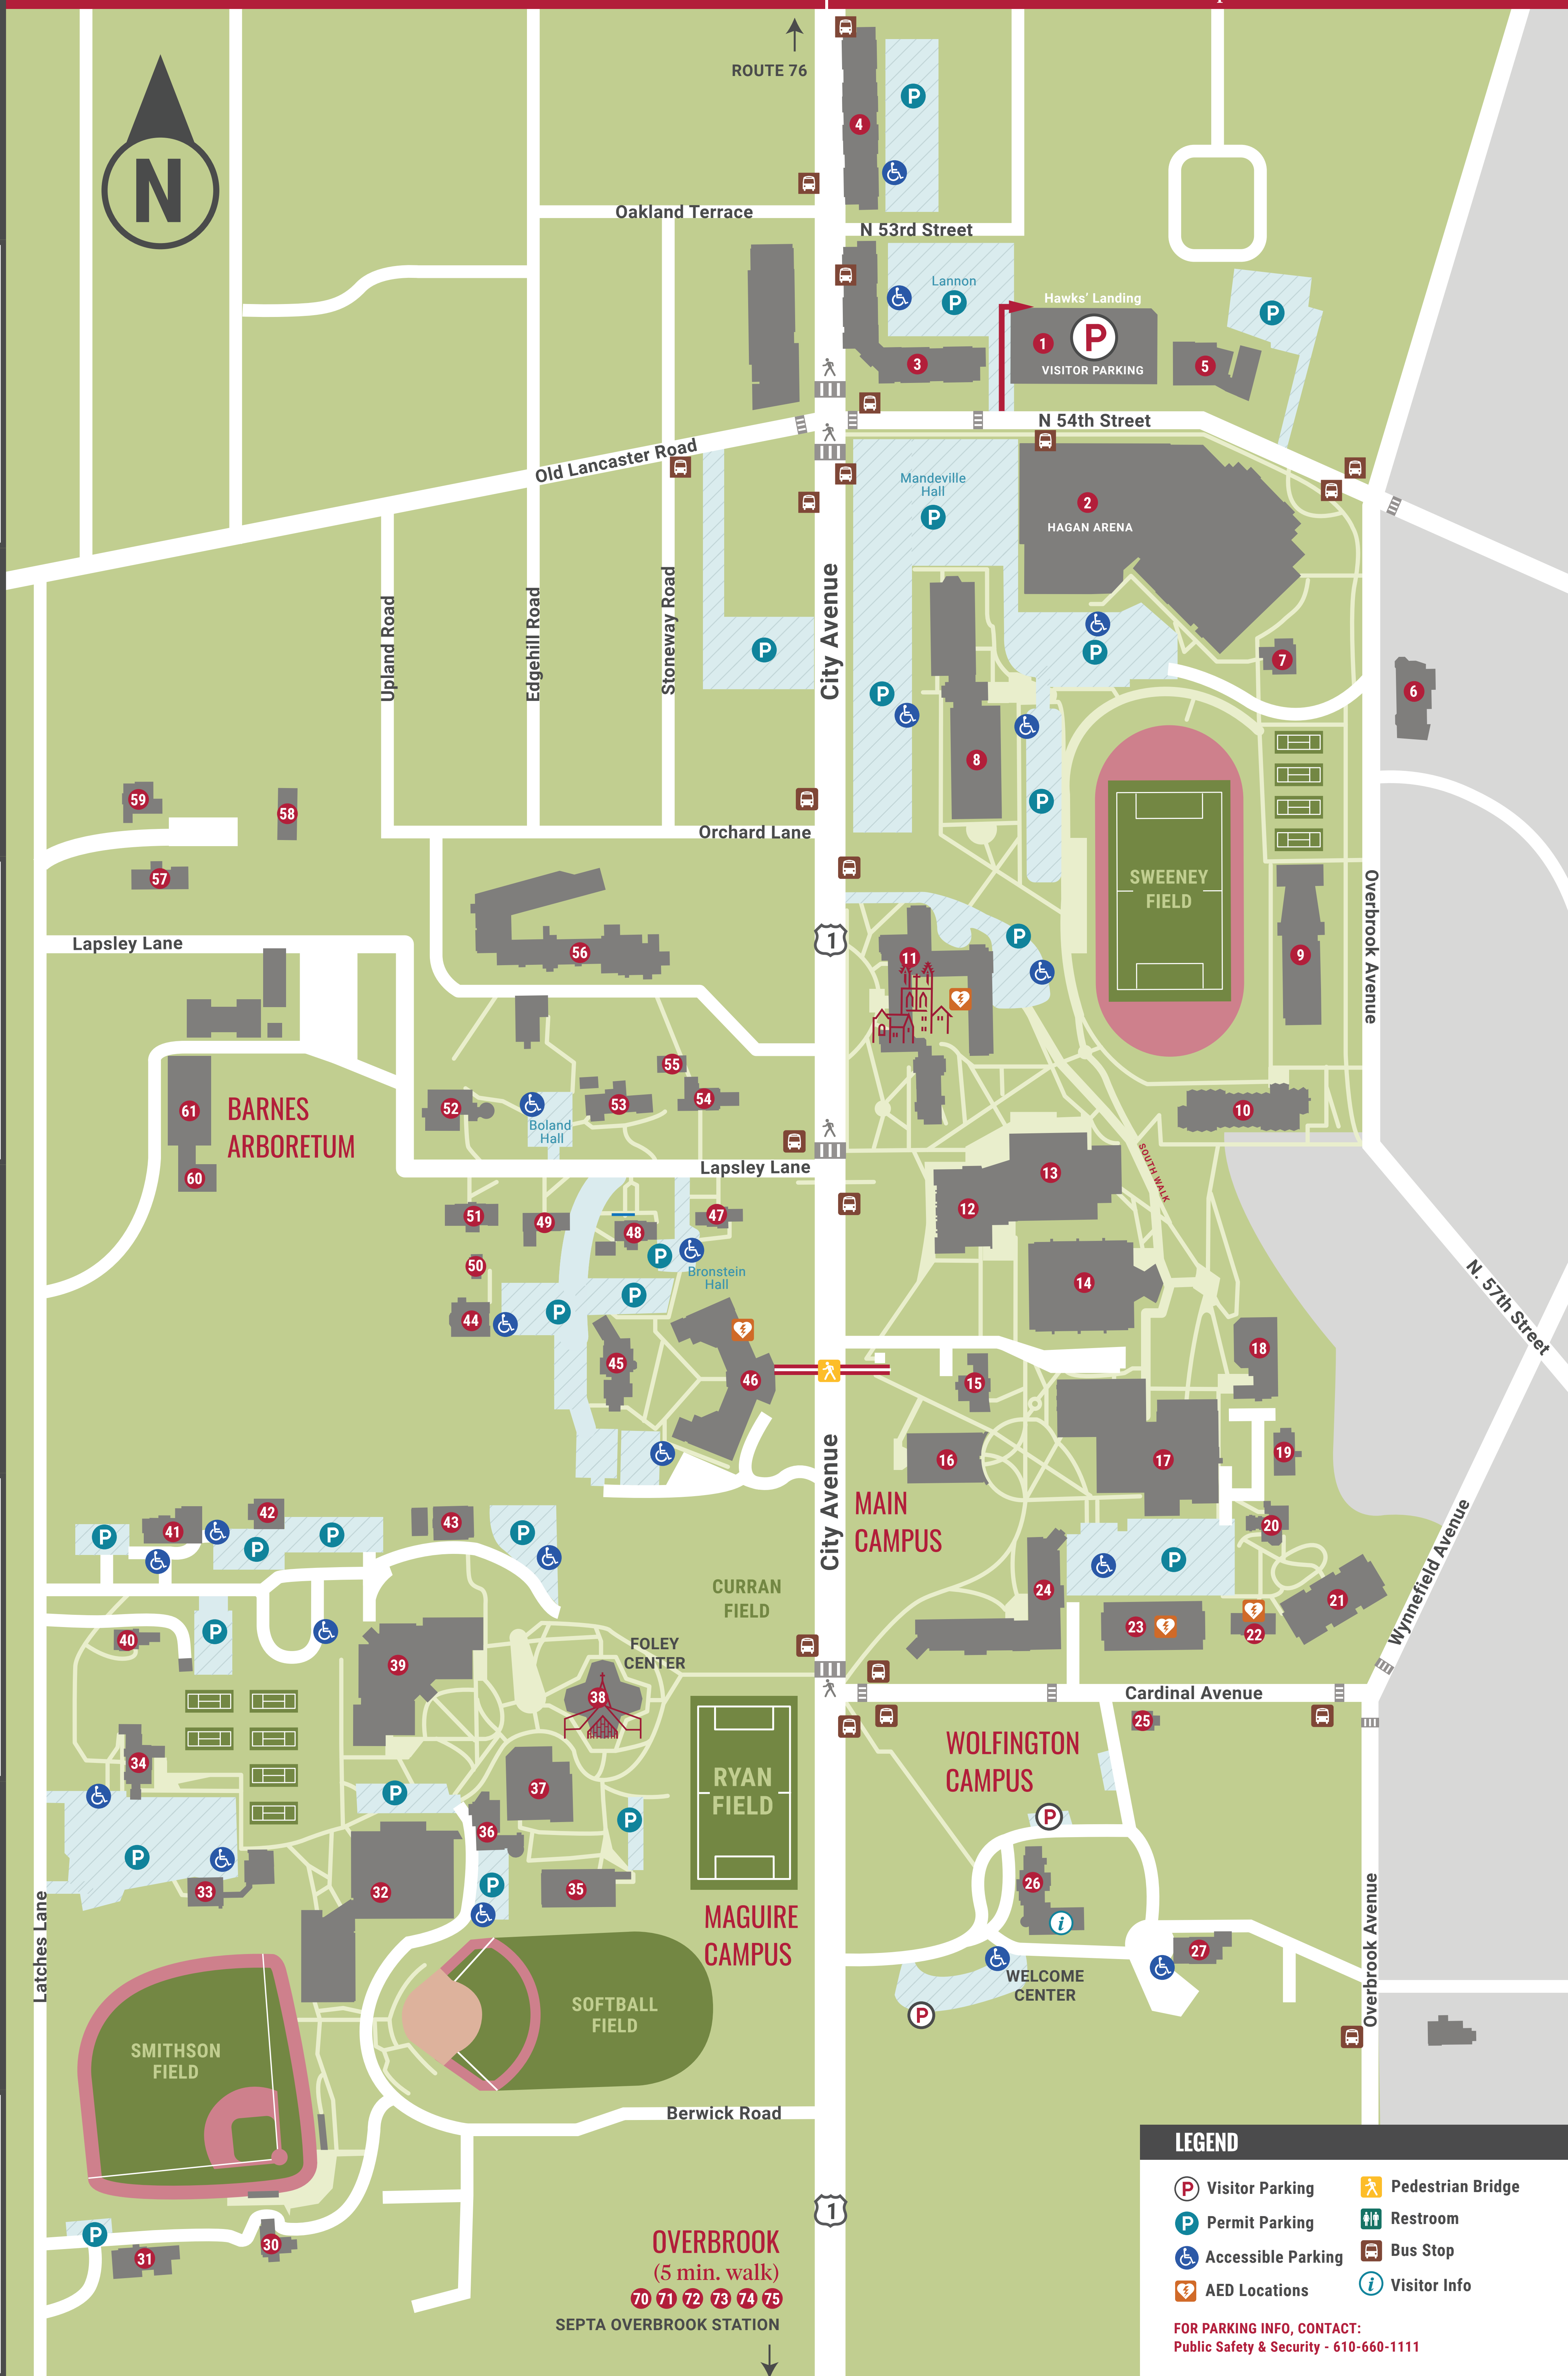

A
B
C
D
E
F
G
H

MAIN CAMPUS

- 5 AFROTC Program B2
- 70 Alumni House
- 71 Ashwood Hall
- 2 Athletic Center B2
 - Casciato Basketball Practice Facility
 - Maguire Pool
 - Hagan Arena
 - Ramsay Basketball Center
- 11 Barbelin/Lonergan Hall D2
 - Financial Aid
 - Office of Public Safety and Security
 - Registrar
- 7 Barry Hall C2
- 9 Bellarmine Hall D2
- 17 Campion Student Center E2
 - Bank
 - Doyle Banquet Hall
 - Inclusion and Diversity
 - Saxbys
 - Student Life
 - The Pod
- 16 Chapel of St. Joseph E2
- 6 ELS Language Center C2
- 13 Drexel Library D2
- 1 Hawks' Landing B2
 - Bookstore
 - Landmark Americana
 - Parking Garage
 - Starbucks
- 21 LaFarge Hall F2
 - Mail Center
- 3 Lannon Hall B2
- 8 Mandeville Hall (Haub School of Business) C2

- 72 Merion Gardens
- 73 Morris Townhouses
- 74 Moore Hall
 - Print Services
- 75 Pennbrook Hall
- 9 Post Hall D2
 - Bluett Theatre
- 12 Post Learning Commons E2
- 19 Power Plant E2
- 20 Quirk Hall F2
 - Student Health
- 4 Rashford Hall A2
- 14 Science Center E2
- 18 Simpson Hall E2
 - The Perch
- 23 Sourin Hall F2
- 22 Tara Hall F2
- 24 Villiger Hall F2
- 15 Wolfington Center E2
 - Ministry Faith & Service

MAGUIRE CAMPUS

- 52 Arrupe Hall D1
- 53 Boland Hall D1
- 48 Bronstein Hall E1
- 38 Foley Center F1
- 44 Claver House E1
- 37 Connelly Hall G1
 - Kinney Center for Autism Education and Support
- 41 Duperreault Hall F1
- 43 Fine Arts East F1
- 31 Gabriel Hall H1
- 30 Gabriel Hall Annex H1
- 57 Hogan Hall D1

- 56 Loyola Center, Manresa Hall D1
- 46 McShain Hall E1
 - Haub Executive Center
- 39 Merion Hall F1
- 32 O'Pake Recreation Center G1
- 33 Nicoletti Music Studio G1
- 35 Paris Hall G1
- 34 Quinn Hall, F1
- 55 Regis Annex D1
- 54 Regis Hall D1
- 50 St. Albert's Annex E1
- 51 St. Albert's Hall E1
- 45 St. Mary's Hall
 - Human Resources
 - Office of Financial Affairs
- 47 St. Thomas Hall E1
- 57 Sullivan Annex C1
- 58 Sullivan Hall C1
- 36 Toland Hall G1
- 40 Windrim Hall F1
- 49 Xavier Hall E1
- 42 Ziff Carriage House F1